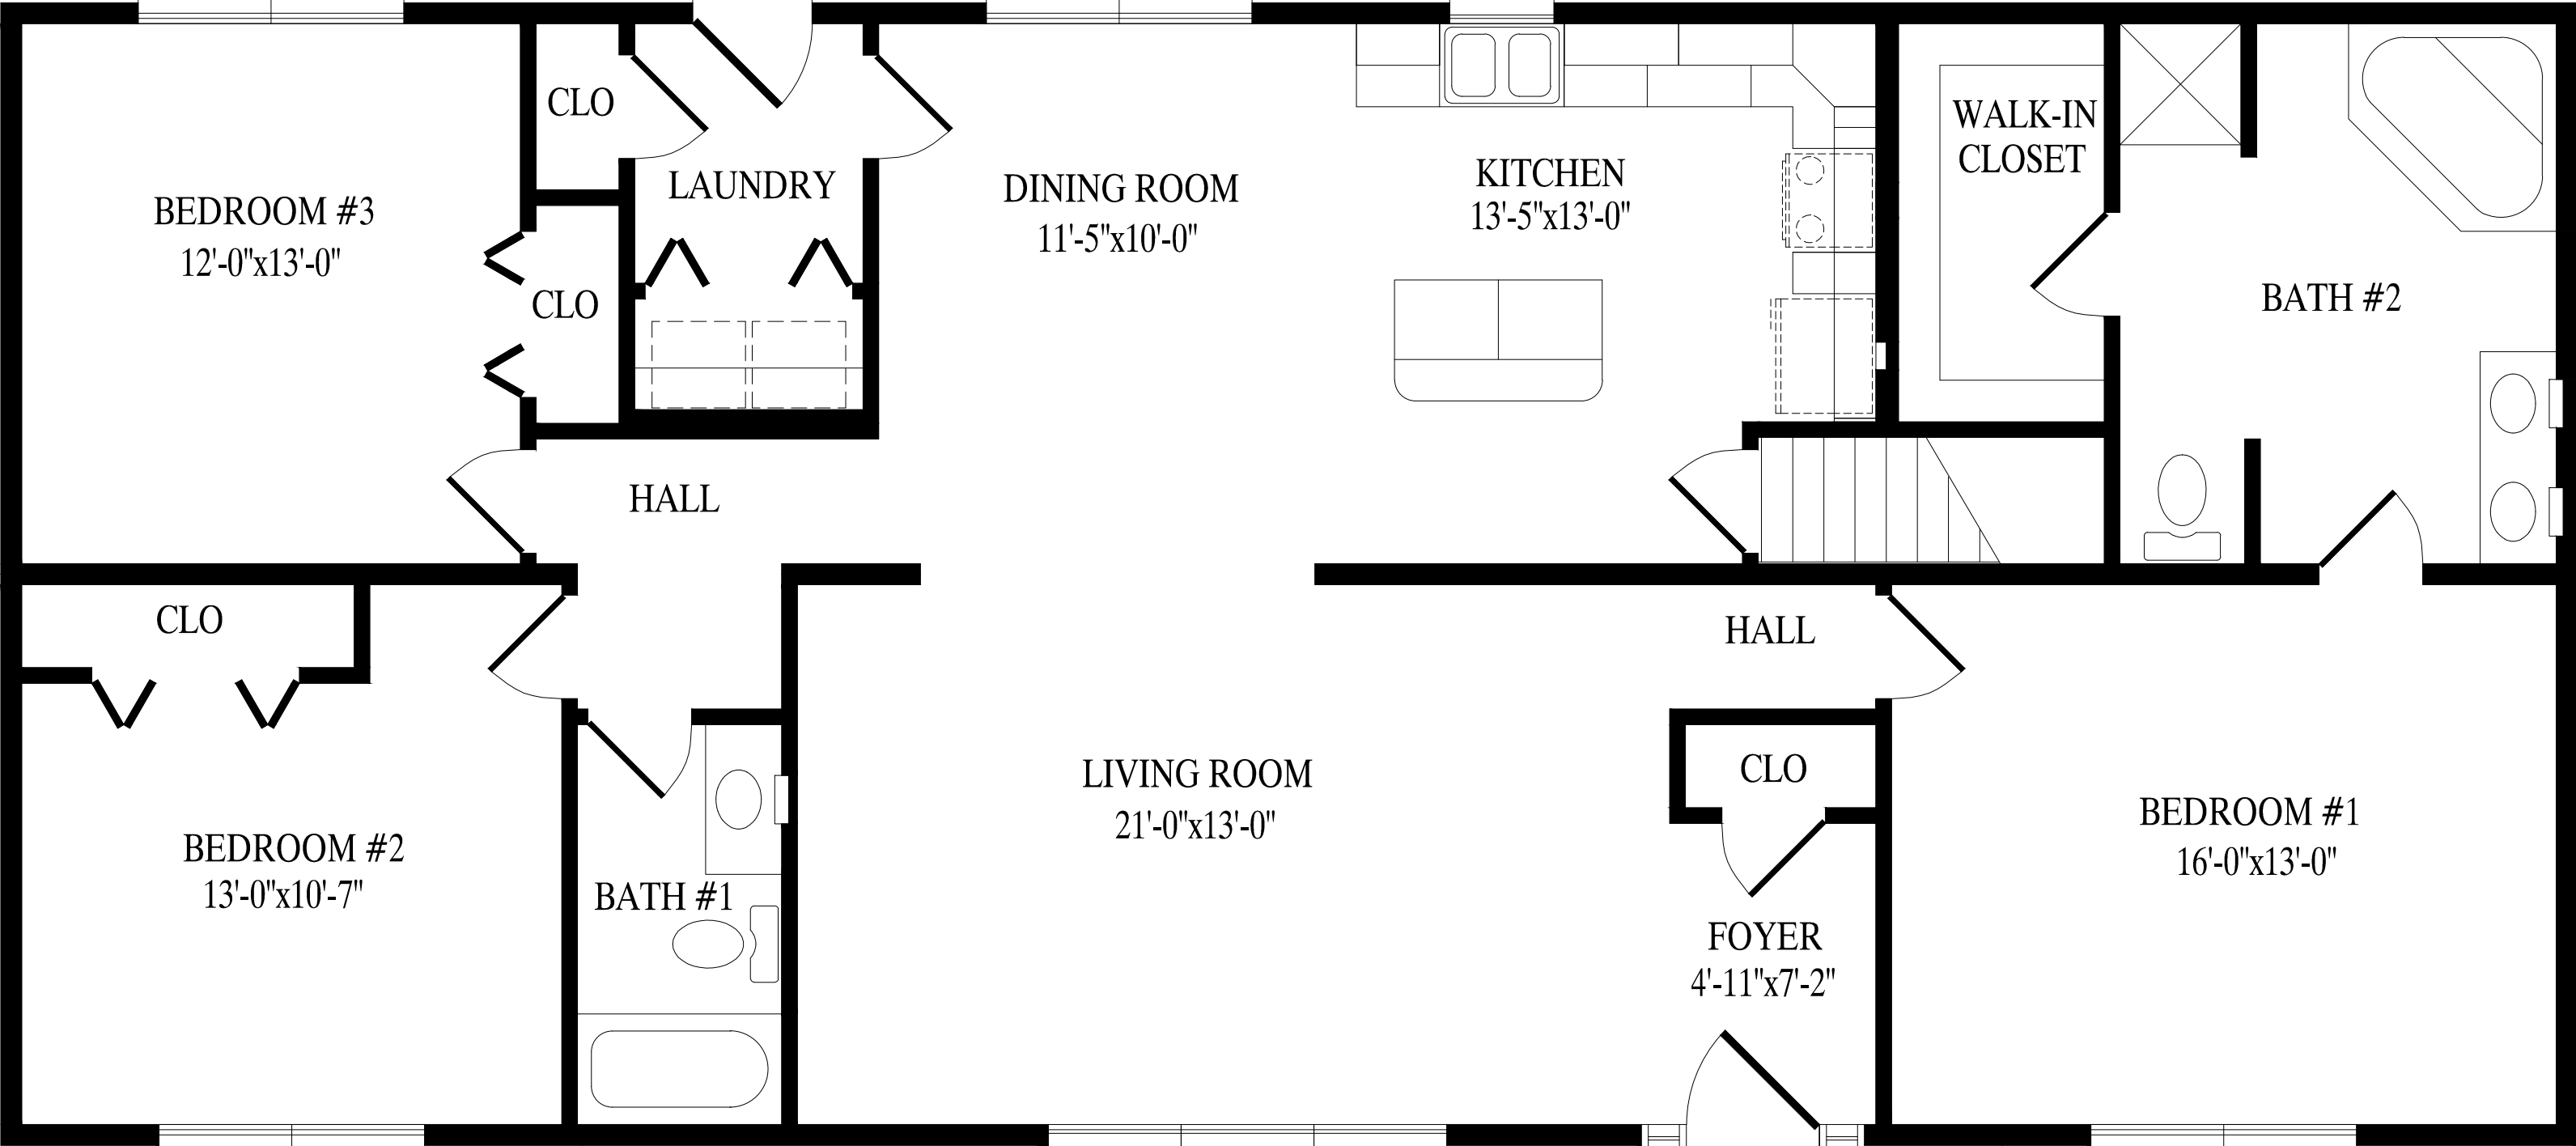

# *“Pine Run”*

BEDROOM #3  
12'-0"x13'-0"

CLO

LAUNDRY

DINING ROOM  
11'-5"x10'-0"

KITCHEN  
13'-5"x13'-0"

WALK-IN  
CLOSET

BATH #2

HALL

CLO

HALL

BEDROOM #2  
13'-0"x10'-7"

BATH #1

LIVING ROOM  
21'-0"x13'-0"

CLO

FOYER  
4'-11"x7'-2"

BEDROOM #1  
16'-0"x13'-0"

OPT. PORCH  
34'-0" X 4'-0"

Pine Run  
27' 6" X 62' Ranch  
1705 Total Sq. Ft.